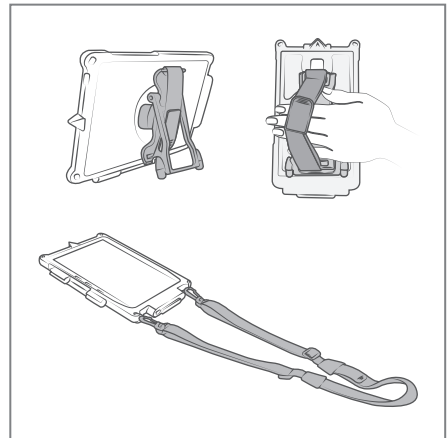

Patented and Pats. Pend