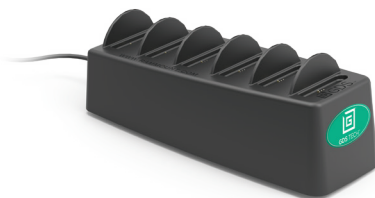

RAM-GDS-DOCK-6G1PU