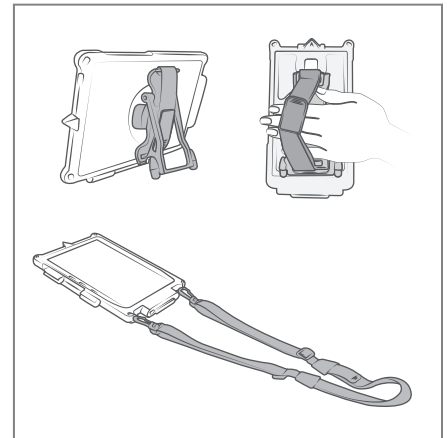

Patented and Pats. Pend