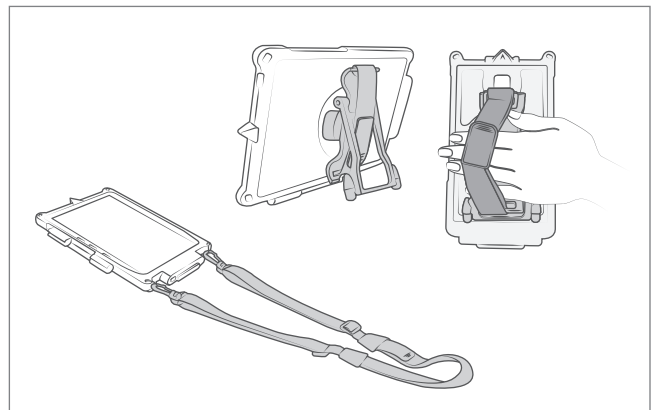

IntelliSkin® Next Gen for Samsung Tab E 8.0 SM-T377 & SM-T378

The IntelliSkin® Next Gen protective sleeve for the Samsung Galaxy Tab E 8.0 includes all the great features of the original IntelliSkin® while adding several enhancements. An insert molded redesign of the skin combines a hard plastic shell with soft, shock-absorbing rubber. Ruggedized contacts for repetitive docking in field applications remain on the exterior, but are now flat to collect less dirt and allow for easier cleaning. And an integrated USB Type-C connector at the bottom of the skin allows for device charging even when you don't have a GDS® Dock™ available. Like the original IntelliSkin®, these sleeves still provide military-grade drop protection and prevent damage to your device's charging port from constant docking with an integrated GDS® connector molded directly into the skin.

RAM-GDS-SKIN-SAM64-NG

Features:

- GDS® connector and docking contacts provide charging and data sync capabilities; universal positioning marker compatible with IntelliSkin® Next Gen docks
- External USB Type-C connector for charging outside of GDS® Ecosystem™
- GDS® Hand-Stand™ and shoulder strap compatible
- Backed by a 3-year warranty

Patented and Pats. Pend

rammount.com
1-800-497-7479
sales@rammount.com

IntelliSkin® Next Gen for Samsung Tab E 8.0 SM-T377 & SM-T378

How It Works

Protect

Certified MIL-STD-810G drop protection

Charge

Integrated charging connector keeps your device powered

Dock

The distinctive D-shape™ connector standardizes vehicle and desktop docks

Future Proof

New universal dock top cup is compatible with all original and IntelliSkin® Next Generation sleeves

Accessories

RAM-GDS-DOCK-D2C-NDU