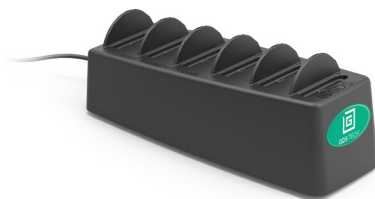

IntelliSkin® Next Gen for Samsung Tab E 8.0 SM-T377 & SM-T378

The IntelliSkin® Next Gen protective sleeve for the Samsung Galaxy Tab E 8.0 includes all the great features of the original IntelliSkin® while adding several enhancements. An insert molded redesign of the skin combines a hard plastic shell with soft, shock-absorbing rubber. Ruggedized contacts for repetitive docking in field applications remain on the exterior, but are now flat to collect less dirt and allow for easier cleaning. And an integrated USB Type-C connector at the bottom of the skin allows for device charging even when you don't have a GDS® Dock™ available. Like the original IntelliSkin®, these sleeves still provide military-grade drop protection and prevent damage to your device's charging port from constant docking with an integrated GDS® connector molded directly into the skin.

The IntelliSkin® Next Gen for the Samsung Galaxy Tab E 8.0 is compatible with a variety of GDS® Docks™ and accessories, as well as new docking cups for upgrading existing GDS® vehicle docks.

Compatible Devices:
Samsung Tab Active E 8.0 SM-T377 & SM-T378

RAM-GDS-SKIN-SAM64-NG

Features:

- GDS® connector and docking contacts provide charging and data sync capabilities; universal positioning marker compatible with IntelliSkin® Next Gen docks
- External USB Type-C connector for charging outside of GDS® Ecosystem™
- GDS® Hand-Stand™ and shoulder strap compatible
- Backed by a 3-year warranty

Dock

The distinctive D-shape™ connector standardizes vehicle and desktop docks

Future Proof

New universal dock top cup is compatible with all original and IntelliSkin® Next Generation sleeves

Accessories

RAM-GDS-DOCK-D2C-NDU