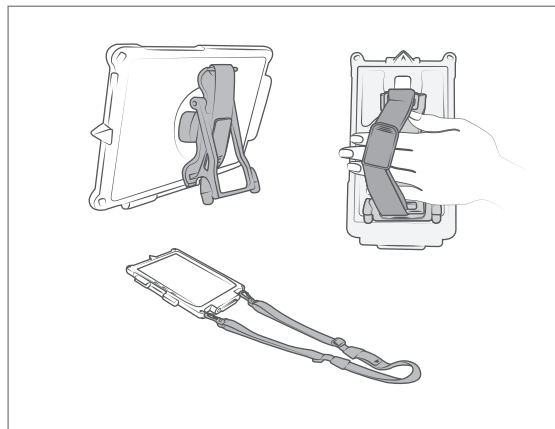

rammount.com
1-800-497-7479
sales@rammount.com

**RAM
MOUNTS**