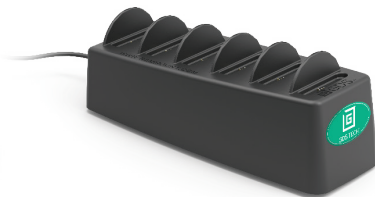

IntelliSkin® for Apple iPad 7th Generation

IntelliSkin® is a protective sleeve featuring GDS® Technology™ for the Apple iPad (7th Gen). Wrapping around the device, IntelliSkin® provides military-grade drop protection and features an integrated GDS® connector molded directly into the skin that prevents damage to the device's charging port. The exterior of the IntelliSkin® sleeve includes contacts designed for repetitive docking in field applications. This version of IntelliSkin® is compatible with the GDS® HandStand™ and shoulder strap, and also features a universal delta point that makes it compatible with Next Generation IntelliSkin® docks.

Compatible Devices:
Apple iPad 7th Generation

RAM-GDS-SKIN-AP31

Compatible GDS® Docks:

- [RAM-GDS-DOCKL-V9-OMT1U](#)
GDS® Locking Vehicle Dock
- [RAM-GDS-DOCK-D2CU](#)
GDS® USB Type-C Desktop Dock
- [RAM-GDS-DOCK-6G1PU](#)
GDS® 6-Port Desktop Charger for IntelliSkin® Products

Dock

The distinctive D-shape™ connector standardizes vehicle and desktop docks

Future Proof

Upgrading devices? Simply swap out IntelliSkin® sleeve and top cup with compatible versions

Accessories

RAM-GDS-DOCK-D2CU