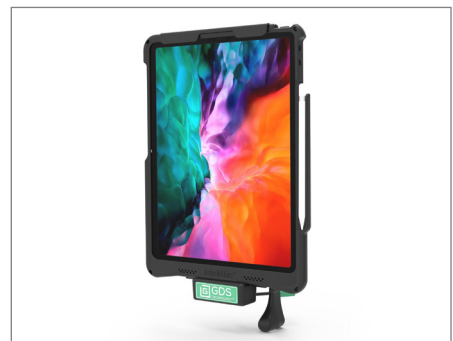

IntelliSkin® for Apple iPad Pro 12.9" 4th Generation

IntelliSkin® is a protective sleeve featuring GDS® Technology™ for the Apple iPad Pro 12.9" (4th Gen). Wrapping around the device, IntelliSkin® provides military-grade drop protection and features an integrated GDS® connector molded directly into the skin that prevents damage to the device's charging port. An integrated attachment slot on the right allows you to secure your Apple Pencil. The exterior of the IntelliSkin® sleeve includes contacts designed for repetitive docking in field applications. This version of IntelliSkin® is compatible with the GDS® Hand-Stand™ and shoulder strap accessories.

Compatible Devices:

Apple iPad Pro 12.9" 4th Generation

RAM-GDS-SKIN-AP24-A

Compatible GDS® Docks:

- **RAM-GDS-DOCKL-V2-AP24U**
  GDS® Locking Vehicle Dock for Apple iPad Pro 12.9"
- **RAM-GDS-DOCK-D2CU**
  GDS® USB Type-C Desktop Dock

Compatible GDS® Accessories::

- **RAM-GDS-CHARGE-V3CU**
  GDS® Hardwire Type-C Charger
- **RAM-GDS-CHARGE-V7-USBCU**
  GDS® Modular Hardwire Charger with Type-C Cable
- **RAM-GDS-SS1U**
  GDS® Shoulder Strap Accessory
- **RAM-GDS-HS1U**
  GDS® Hand-Stand™ Tablet Hand Strap and Kick Stand

Patented and Pats. Pend

rammount.com
1-800-497-7479
sales@rammount.com