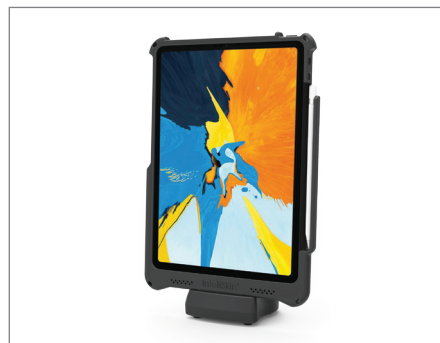

rammount.com
1-800-497-7479
sales@rammount.com