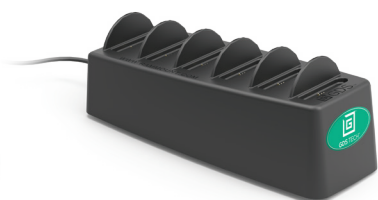

RAM-GDS-DOCK-D2CU

RAM-GDS-DOCK-6G1PU