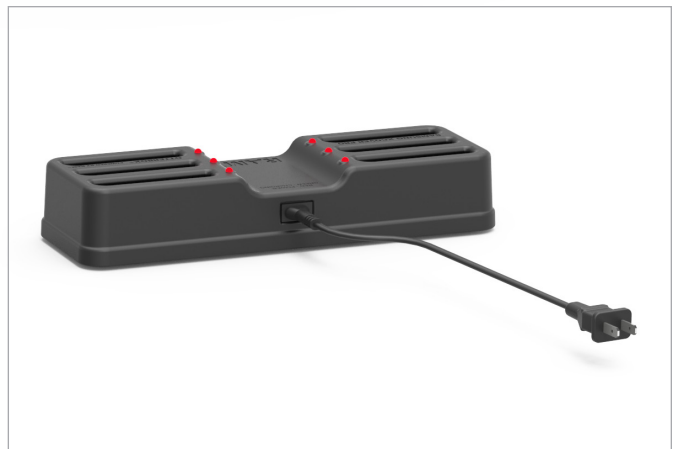

RAM® 6-Port Desktop Charging Dock for Samsung Galaxy XCover Pro

Charge up to 6 Samsung Galaxy XCover Pro devices all at once. This single power cord, low profile, multi-gang charging dock is ideal for keeping your crew's devices charged. Each docking port provides 5V/2A and a combined 60W of total power. If your business requires multiple XCover Pro devices to be charged and ready to go in a moment's notice, look no further. Additional versions of this 6-gang dock are available for charging the XCover Pro with an Otterbox uniVERSE case, or with a GDS® IntelliSkin® protective sleeve.

Compatible Devices:
Samsung Galaxy XCover Pro

RAM-DOCK-6G-SAM59PU

Features:

- Charges up to 6 Samsung XCover Pro devices at once
- Plugs directly into standard wall outlet
- Power output to each slot is 5V/2A (60W total)
- Backed by a 3-year warranty

Patented and Pats. Pend

rammount.com
1-800-497-7479
sales@rammount.com