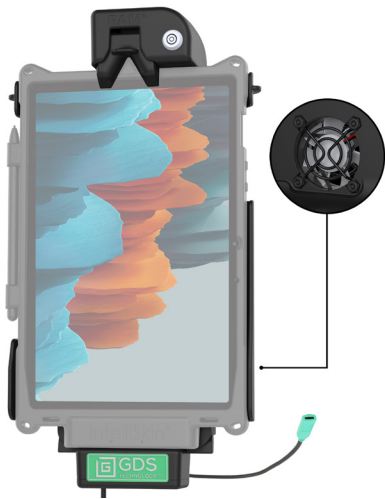

GDS® Tough-Dock™ & Cool-Dock™ for Samsung Tab S7 11" SM-T870

The GDS® Tough-Dock™ and GDS® Cool-Dock™ are the newest vehicle docks in the GDS® Tech™ line of vehicle docks designed to support the Samsung Tab S7 11" SM-T870 in a Next Gen IntelliSkin® protective sleeve. Using a mUSB or Type-C power connector, the GDS® Tough-Dock™ or Cool-Dock™ supports charging capabilities for the Samsung Tab S7 11" devices. The GDS® Tough-Dock™ and Cool-Dock™ contain a 4-hole AMPS pattern; compatible with RAM® ball and socket mounting systems.

Compatible Device:

Samsung Tab S7 11" SM-T870

GDS® Cool-Dock™ includes built-in fan on the back

Features:

- Spring-loaded locking vehicle dock featuring GDS® Technology™
- GDS® Tough-Dock™ and Cool-Dock™ available in locking and non-locking
- Part of the GDS® Ecosystem™ to keep devices protected, connected, and charged in nearly any application
- Compatible with GDS® Hand-Stand™ accessory
- Cool-Dock™ features 12-VDC Axial Cooling Fan with built-in 2.2M long hardwire power cable and SAE quick disconnect for hardwire installation
- Backed by a 3-year warranty

Available SKUs:

		USB Type-C & Data Sync	USB Type-C for Fast Charging & Data Sync	Key Locking for added security	GDS® Cool-Dock™ with built-in fan
	RAM-GDS-DOCK-SAM76CU	•			
	RAM-GDS-DOCKF-SAM76CU	•			•
	RAM-GDS-DOCKL-SAM76CU	•		•	
	RAM-GDS-DOCKLF-SAM76CU	•		•	•
	RAM-GDS-DOCK-SAM76CPU	•			
	RAM-GDS-DOCKF-SAM76CPU		•		•
	RAM-GDS-DOCKL-SAM76CPU		•	•	
	RAM-GDS-DOCKLF-SAM76CPU		•	•	

Patented & Pats. Pend.

rammount.com
1-800-497-7479
sales@rammount.com

GDS® Tough-Dock™ & Cool-Dock™ for Samsung Tab S7 11" SM-T870

Compatible RAM® Mounts:

RAM-101U-B-XAT1

RAM® Universal Dash Mount with Backing Plate