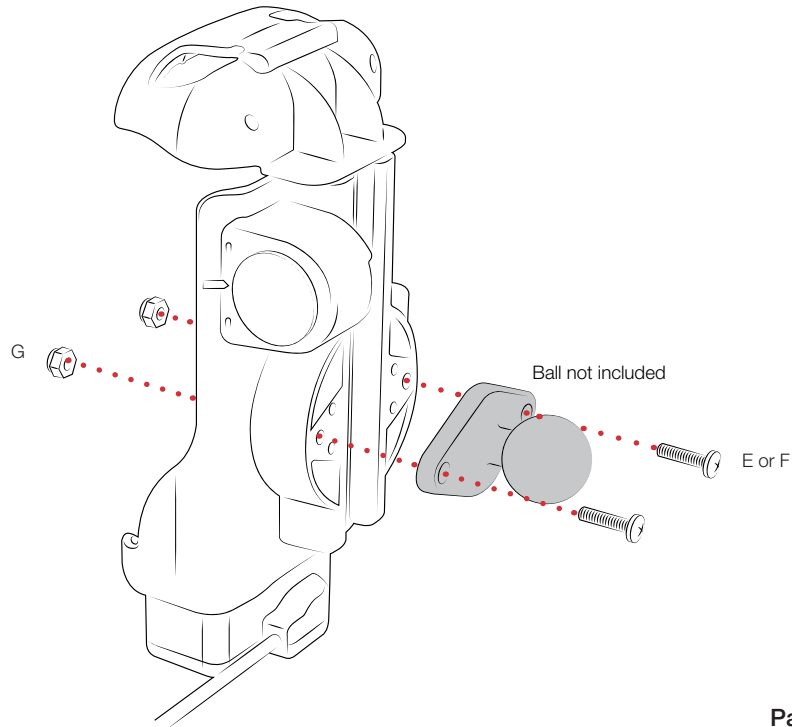

Part Index

*not to scale

For Zebra TC53 & TC58 **with** Rugged Boot

For Zebra TC53 & TC58 **without** Rugged Boot

Patented RMR-INS-ZE17-2

Safety Precaution

Do not install this product near or over an airbag deployment area or in a location that obstructs the driver's vision or interferes with vehicle operation. National Products, Inc does not assume responsibility or liability for any such personal injury, death or property damage.