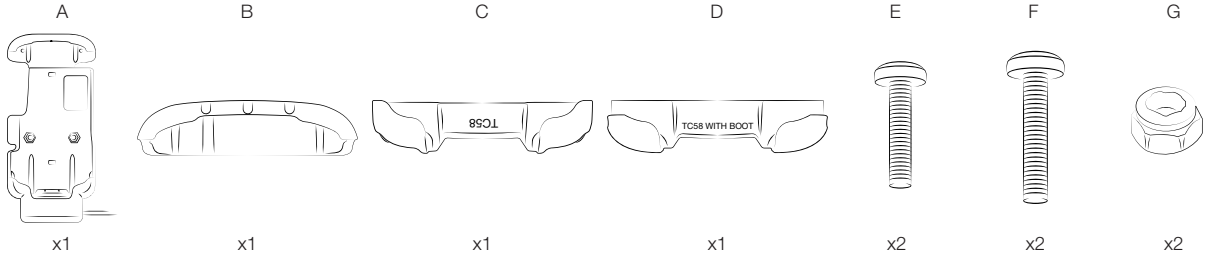

Part Index

*not to scale

For Zebra TC53 & TC58 **with** Rugged Boot

For Zebra TC53 & TC58 **without** Rugged Boot

Patented RMR-INS-ZE17-2

Safety Precaution

Do not install this product near or over an airbag deployment area or in a location that obstructs the driver's vision or interferes with vehicle operation. National Products, Inc does not assume responsibility or liability for any such personal injury, death or property damage.