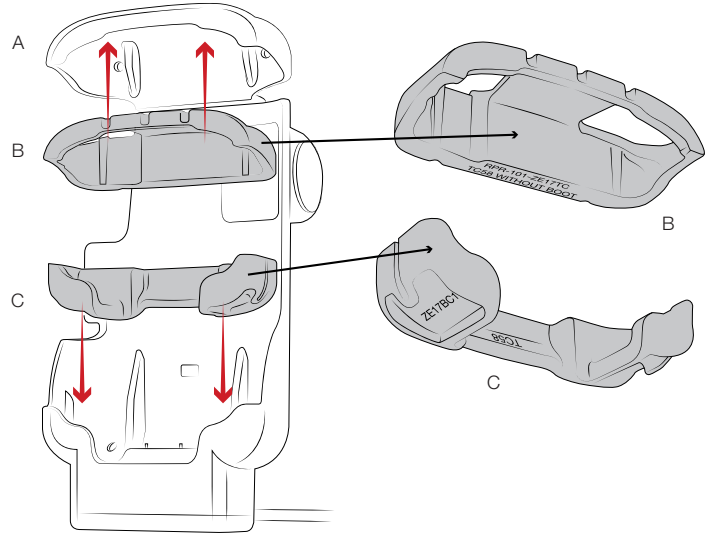

Part Index

*not to scale

For Zebra TC53 & TC58 **with** Rugged Boot

For Zebra TC53 & TC58 **without** Rugged Boot

Patented RMR-INS-ZE17-2

Safety Precaution

Do not install this product near or over an airbag deployment area or in a location that obstructs the driver's vision or interferes with vehicle operation. National Products, Inc does not assume responsibility or liability for any such personal injury, death or property damage.