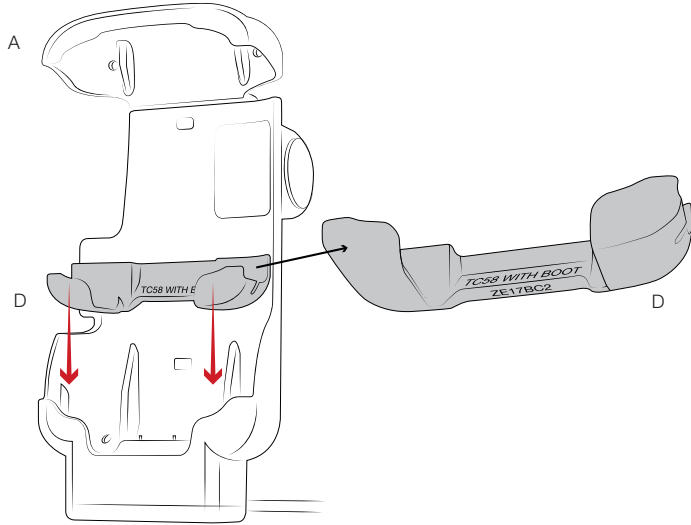

Part Index

*not to scale

For Zebra TC53 & TC58 **with** Rugged Boot

For Zebra TC53 & TC58 **without** Rugged Boot

Patented RMR-INS-ZE17-2

Safety Precaution

Do not install this product near or over an airbag deployment area or in a location that obstructs the driver's vision or interferes with vehicle operation. National Products, Inc does not assume responsibility or liability for any such personal injury, death or property damage.