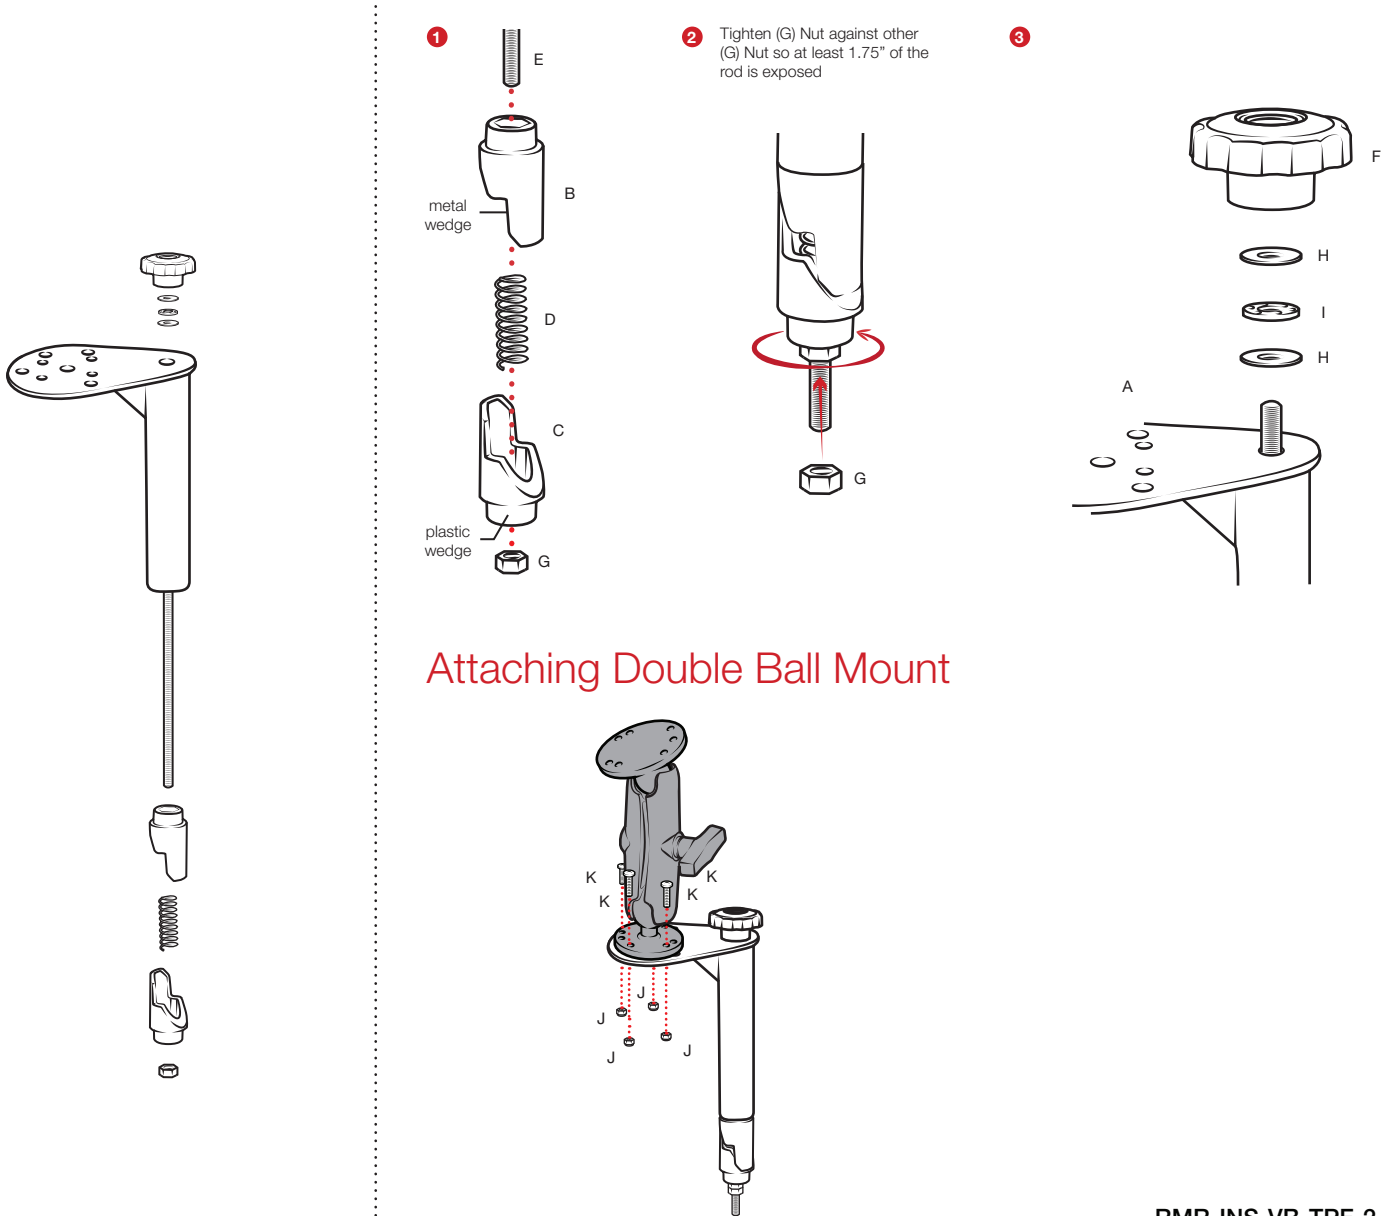

Parts Index

* not to scale

Attaching Double Ball Mount

RMR-INS-VB-TPF-2

Safety Precaution

Do not install this product near or over an airbag deployment area or in a location that obstructs the driver's vision or interferes with vehicle operation. National Products, Inc does not assume responsibility or liability for any such personal injury, death or property damage.