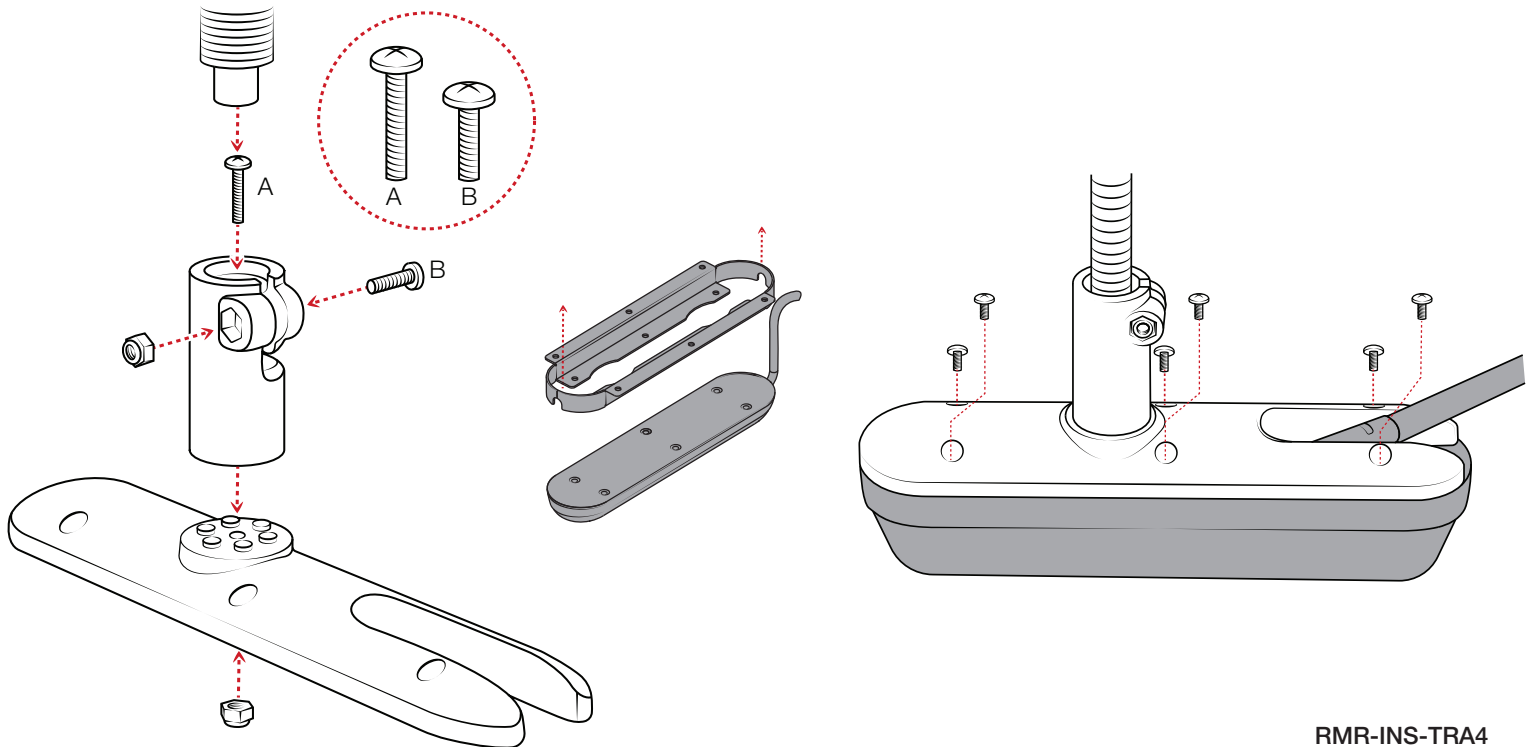

rammount.com
1.800.497.7479
support@rammount.com

RAM® Transducer Mount for Lowrance™ TotalScan

RMR-INS-TRA4