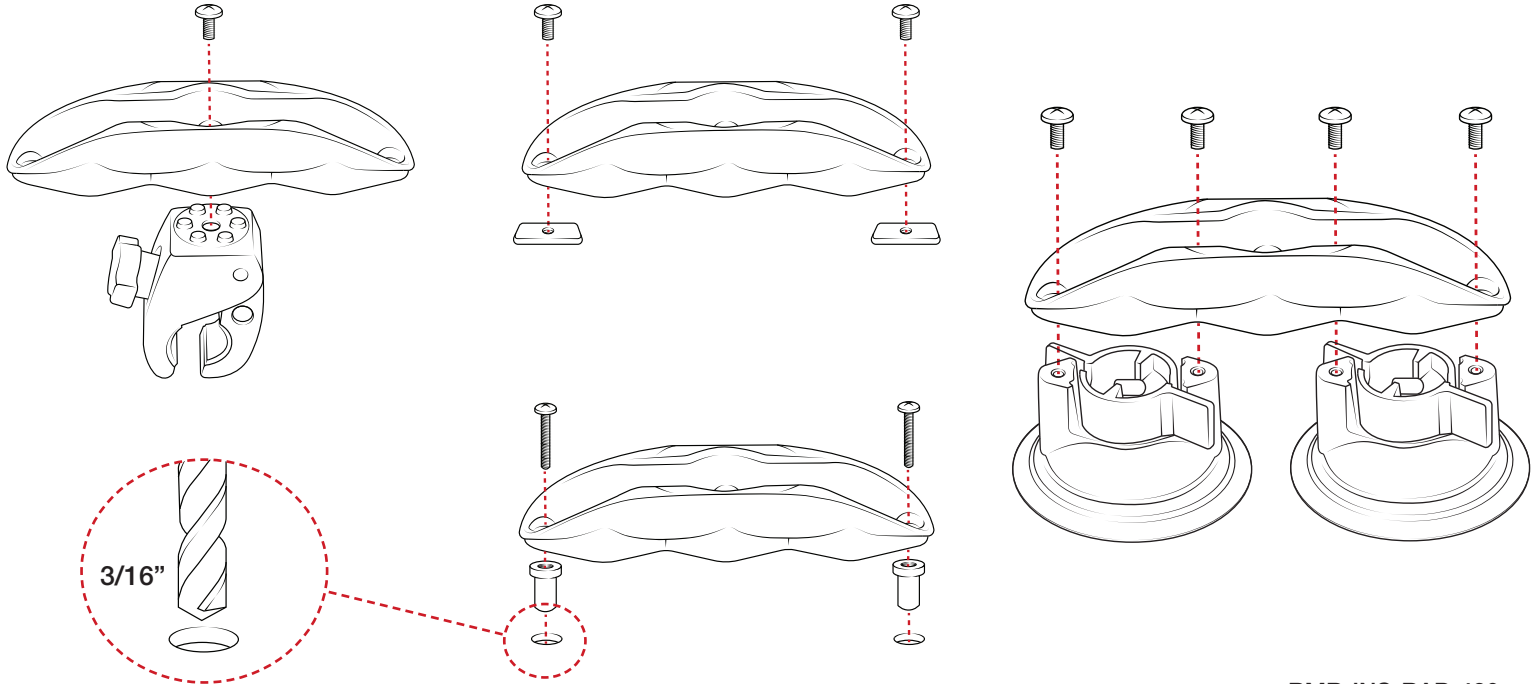

rammount.com
1.800.497.7479
support@rammount.com

RAM® Tough-Clip™ Paddle Cradle

RMR-INS-RAP-430