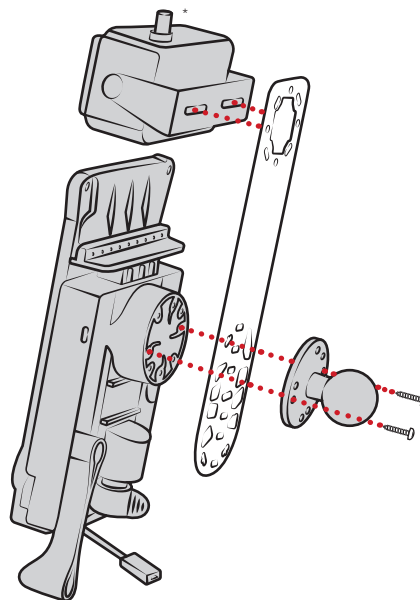

Parts Index

Not to scale

x 1

*Two sizes available

x 2

For RAM® Tab-Lock™
& GDS® Locking
Vehicle Dock

x 4

For RAM®
Tab-Tite™

* Hardware for speaker/microphone not included

RMR-INS-MIC

Safety Precaution

Do not install this product near or over an airbag deployment area or in a location that obstructs the driver's vision or interferes with vehicle operation. National Products, Inc does not assume responsibility or liability for any such personal injury, death or property damage.