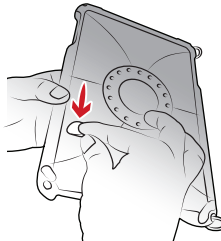

rammount.com
1.800.497.7479
support@rammount.com

IntelliSkin® Contact Brush

Parts Index

* not to scale

x 1

IntelliSkin® Contact Brush

x 1

Adhesive Pad

1 Hold horizontal, scrubbing up, down and sideways

2 Hold vertical, scrubbing up, down and sideways

Stick adhesive pad to back of IntelliSkin® or vehicle dashboard

RMR-INS-GDS-BRUSH-01