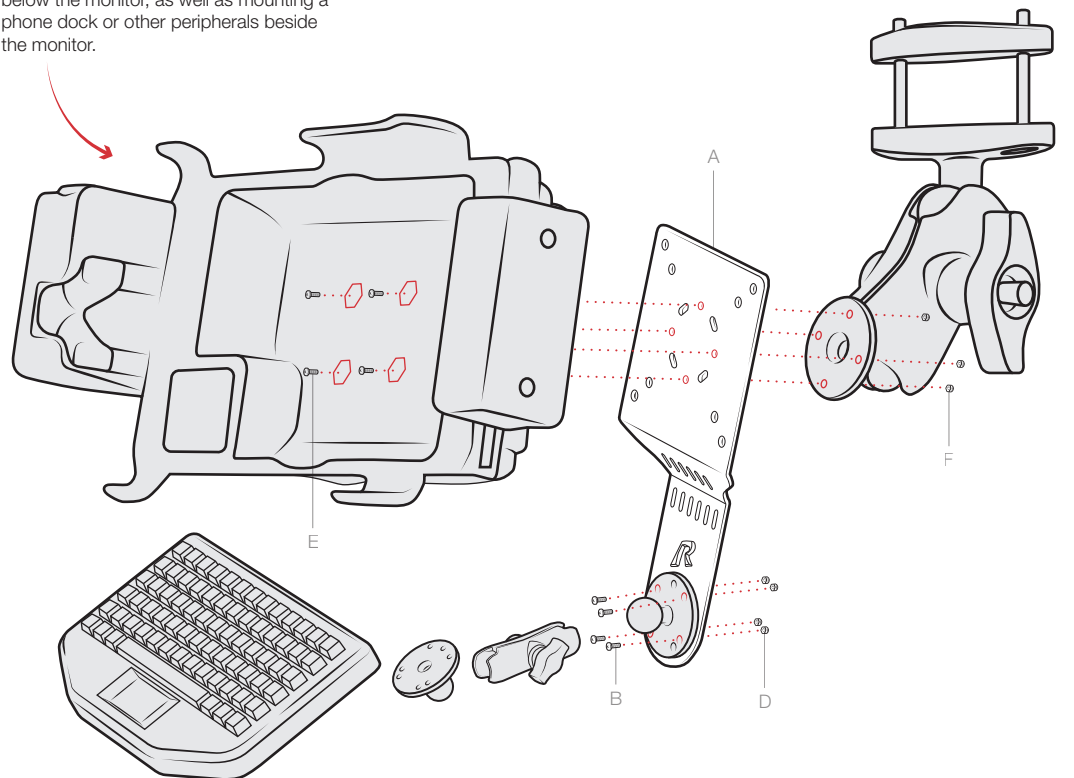

Parts Index

*not to scale

Dock to Square Plate with AMPS Mount

Dock to Square Plate with VESA Mount

The RAM® Accessory/Display Bracket supports mounting third party keyboards below the monitor, as well as mounting a phone dock or other peripherals beside the monitor.

RMR-INS-DIS-103

Safety Precaution

Do not install this product near or over an airbag deployment area or in a location that obstructs the driver's vision or interferes with vehicle operation. National Products, Inc does not assume responsibility or liability for any such personal injury, death or property damage.