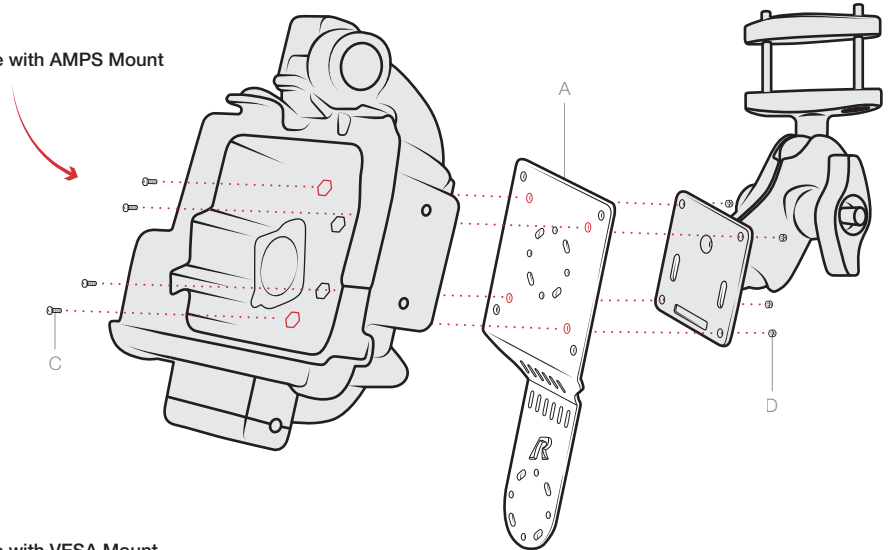

Parts Index

*not to scale

Dock to Square Plate with AMPS Mount

Dock to Square Plate with VESA Mount

The RAM® Accessory/Display Bracket supports mounting third party keyboards below the monitor, as well as mounting a phone dock or other peripherals beside the monitor.

RMR-INS-DIS-103

Safety Precaution

Do not install this product near or over an airbag deployment area or in a location that obstructs the driver's vision or interferes with vehicle operation. National Products, Inc does not assume responsibility or liability for any such personal injury, death or property damage.