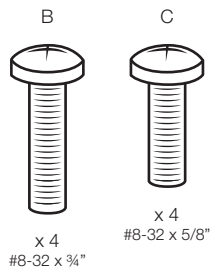

Parts Index

*not to scale

Dock to Square Plate with AMPS Mount

Dock to Square Plate with VESA Mount

The RAM® Accessory/Display Bracket supports mounting third party keyboards below the monitor, as well as mounting a phone dock or other peripherals beside the monitor.