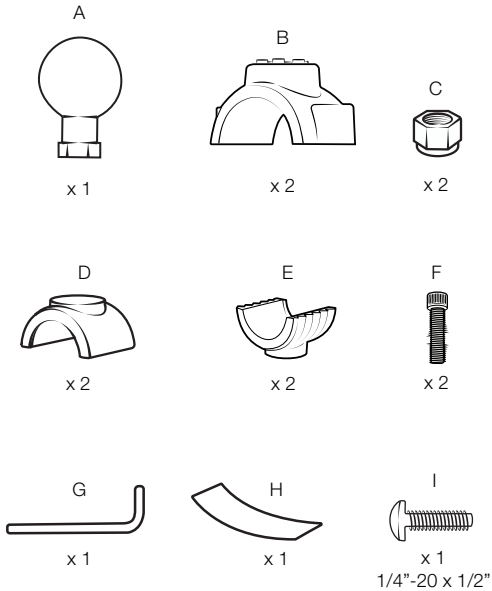

rammount.com
1.800.497.7479
support@rammount.com

RAM® Torque™ Rail Base

Parts Index

* not to scale

RMR-INS-415-15-2