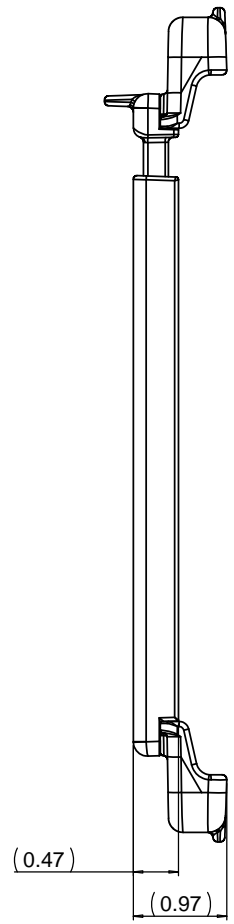

REV	DESCRIPTION	REVISIONS	DATE	APPROVED

UNLESS OTHERWISE SPECIFIED DIMENSIONS ARE IN INCHES FRACTIONS DECIMALS ANGLES + 1/32 XX + .06 + .1 DEG. XXX - .020	CAD GENERATED DRAWING. DO NOT MANUALLY UPDATE		NATIONAL PRODUCTS INC.	
	APPROVALS	DATE	RAM TAB-TITE CRADLE FOR SAMSUNG TAB 4 8" TABLET	
	DRAWN JDC	04/25/16	ISS: DWG: NO:	REV
	CHECKED CMR	04/25/16	C	RAM-HOL-TAB24U
MATERIAL: PLASTIC, SSF	RESP: ENG	SCALE: 1 TO 1	CAD: TEL: RAM-HOL-TAB24U	SHEET 1 OF 1
FRESH BLACK	MFG: ENG			
DO NOT SCALE DRAWING	QUAL: ENG