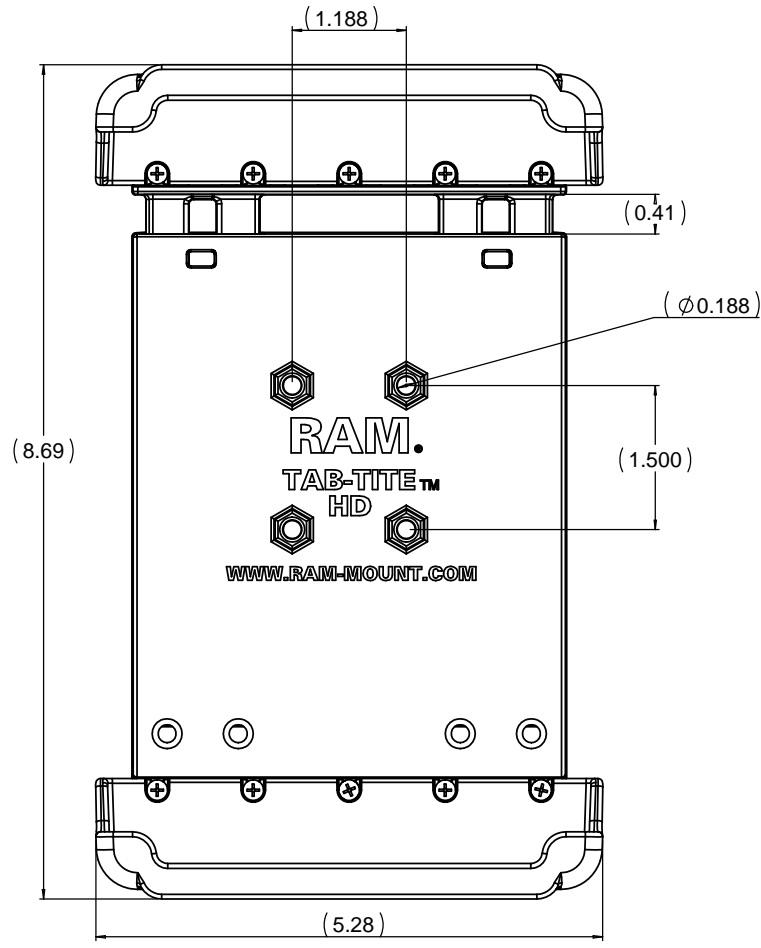

REV	DESCRIPTION	REVISIONS	DATE	APPROVED

UNLESS OTHERWISE SPECIFIED DIMENSIONS ARE IN INCHES FRACTIONS DECIMALS ANGLES + 1/32 XX + .06 + .1 DEG. XXX - .020	CAD GENERATED DRAWING. DO NOT MANUALLY UPDATE		NATIONAL PRODUCTS INC.	
	APPROVALS	DATE	RAM TAB-TITE CRADLE FOR SAMSUNG TAB 4 8" TABLET	
	DRAWN JDC	04/25/16	ISS: DWG: NO:	REV
	CHECKED CMR	04/25/16	C	RAM-HOL-TAB24U
MATERIAL: PLASTIC, SSF	RESP: ENG	SCALE: 1 TO 1	CAD: TEL: RAM-HOL-TAB24U	SHEET 1 OF 1
FRESH BLACK	MFG: ENG			
DO NOT SCALE DRAWING	QUAL: ENG