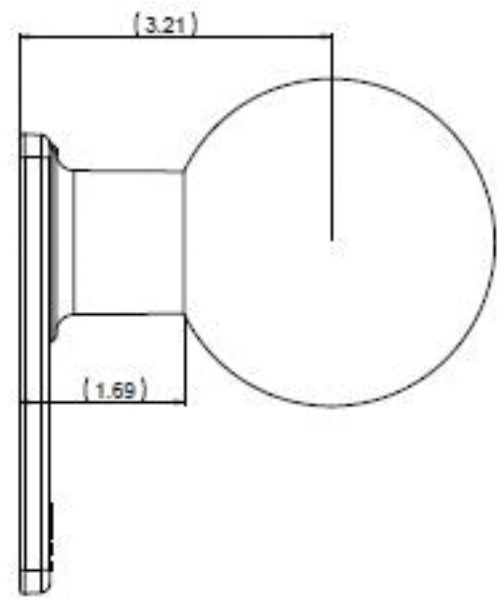

REV.	DESCRIPTION	DATE	DRAWN BY

LOCAL CUSTOMER SERVICE CONTACT US AT 800-851-1000 1-800-851-1000 1-800-851-1000 1-800-851-1000	NATIONAL PRODUCTS INC. 1100 W. 10TH AVENUE DENVER, CO 80202 (303) 733-1000	NATIONAL PRODUCTS INC. RAM SQUARE BASE WITH 75 MM AND 100MM VESA HOLE PATTERN PART NO. RAM-E-246U REV. 1.0