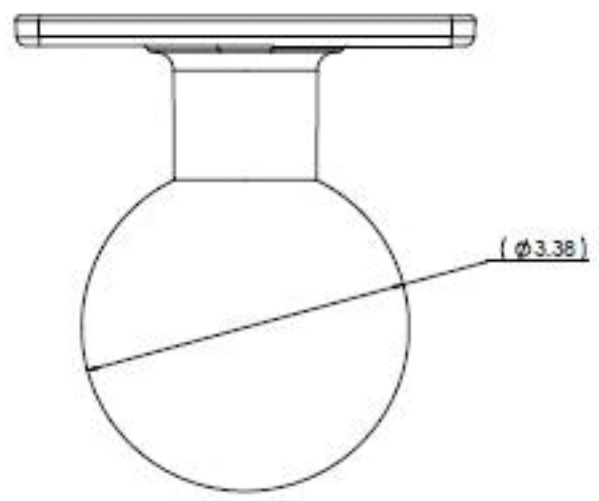

REV.	DESCRIPTION	DATE	DRAWN BY

LOCAL CUSTOMER SERVICE CONTACT US AT 800-851-1000 1-800-851-1000 1-800-851-1000 1-800-851-1000	NATIONAL PRODUCTS INC. 1100 W. 10TH AVENUE DENVER, CO 80202 (303) 733-1000	NATIONAL PRODUCTS INC. RAM SQUARE BASE WITH 75 MM AND 100MM VESA HOLE PATTERN PART NO. RAM-E-246U REV. 1.0