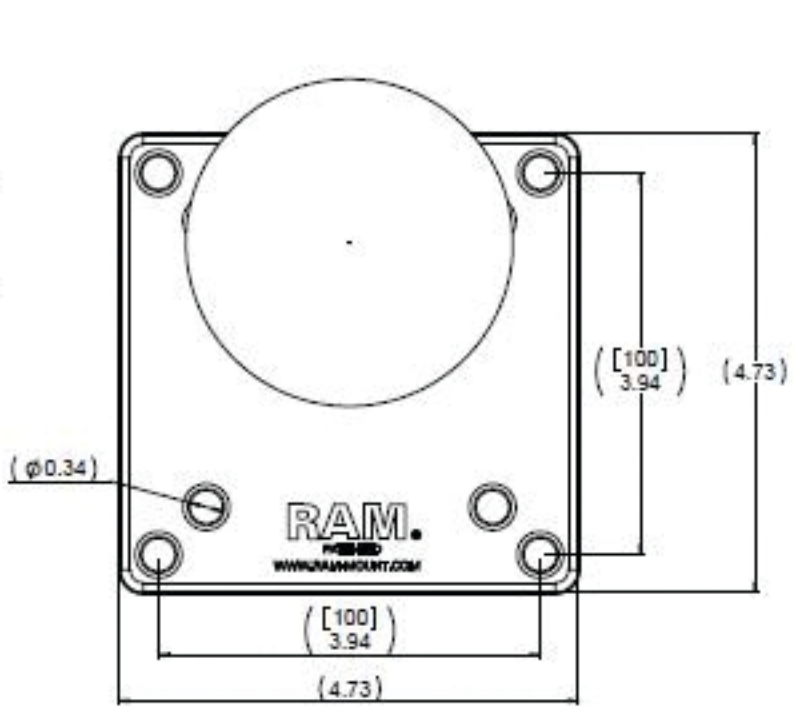

REV.	DESCRIPTION	DATE	DRAWN BY

LOCAL CUSTOMER SERVICE CONTACT US AT 800-851-1000 1-800-851-1000 1-800-851-1000 1-800-851-1000	NATIONAL PRODUCTS INC. 1100 W. 10TH AVENUE DENVER, CO 80202 (303) 733-1000	NATIONAL PRODUCTS INC. RAM SQUARE BASE WITH 75 MM AND 100MM VESA HOLE PATTERN PART NO. RAM-E-246U REV. 1.0